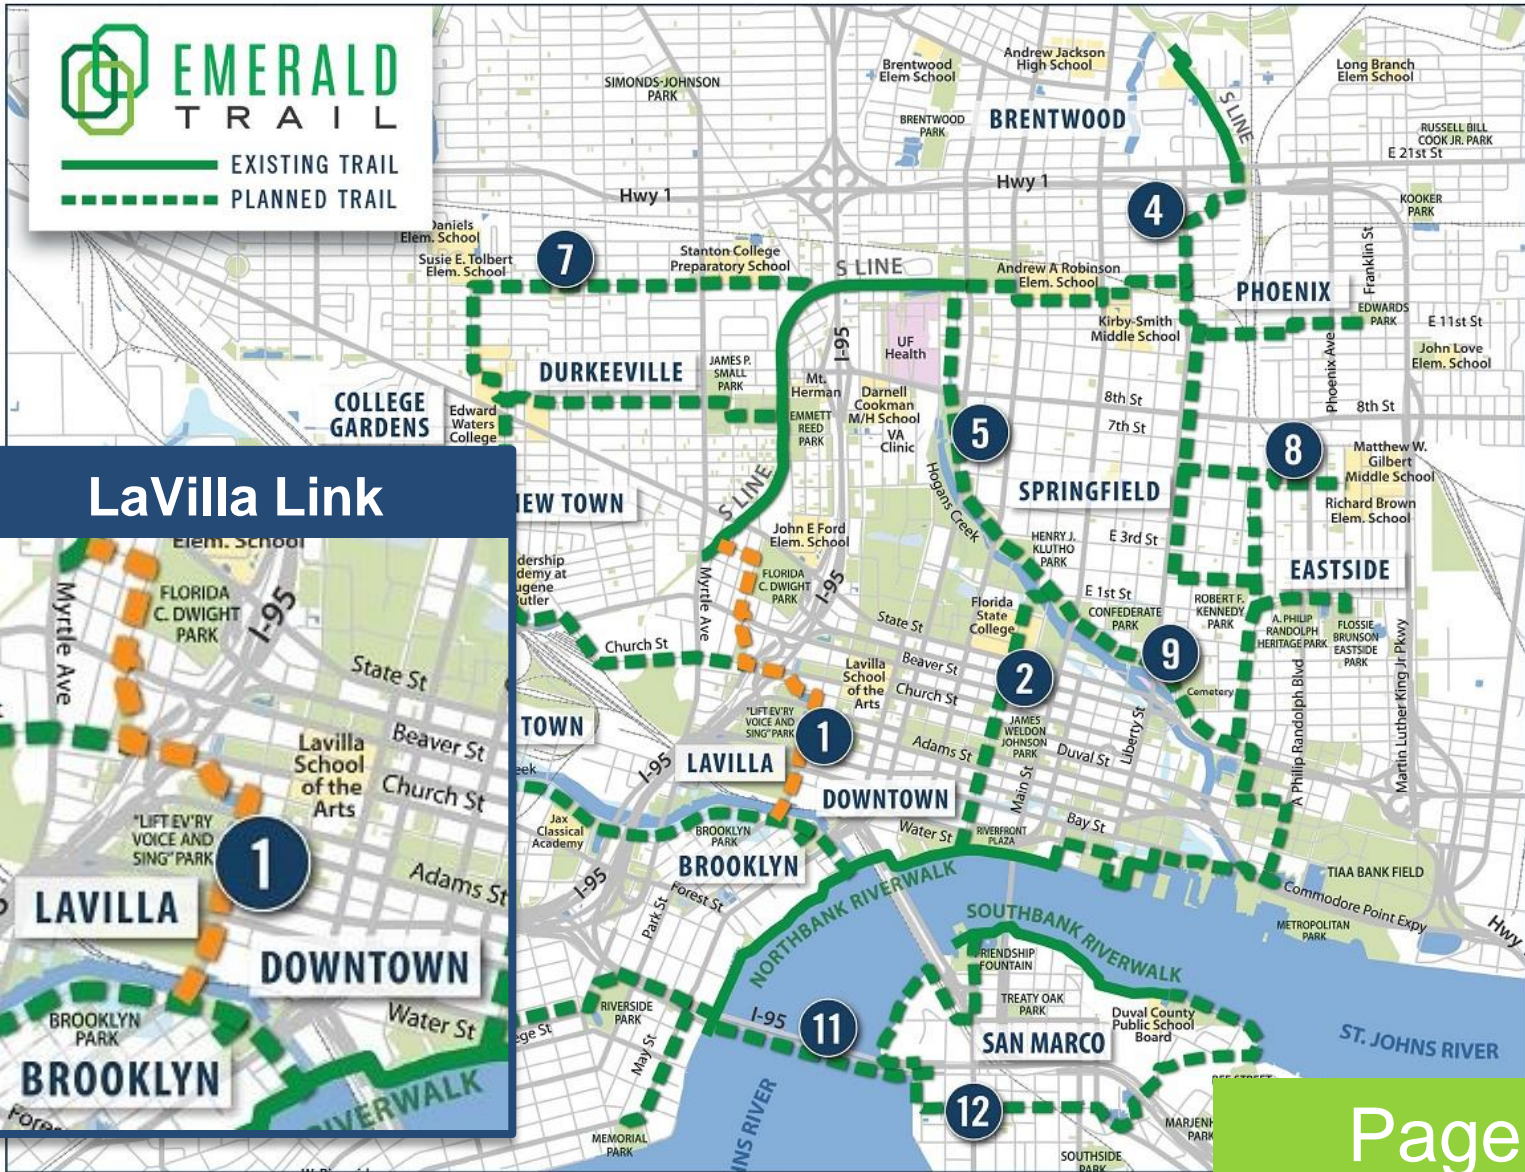

RIVERFRONT PLAZA CONCEPT

HOGAN STREET – RAISED CYCLE TRACK

HOGAN STREET - WATER TO BAY

Page 5

HOGAN STREET – FORSYTH TO ADAMS

HOGAN STREET AT ASHLEY STREET

FSCJ LAURA STREET

Hogans Creek

5 Springfield

8 Eastside

2 Downtown

9 Eastside

HOGANS CREEK – KLUTHO PARK

Page 10

HOGANS CREEK – KLUTHO PARK

Page 11

— EXISTING TRAIL
 - - - - - PLANNED TRAIL

LaVilla Link

This inset map provides a detailed view of the LaVilla Link trail. It shows the trail route (dashed green line) connecting the LaVilla neighborhood to the Downtown and Brooklyn areas. Key landmarks and streets shown include Florida State College, the University of Florida Health center, and various local streets like Myrtle Ave and Church St.

LaVILLA LINK - STATE STREET TO S-LINE

Page 13

LaVILLA LINK - FLORIDA C. DWIGHT PARK

Page 14

LaVILLA LINK - CHURCH & JOHNSON

LaVILLA LINK - LEE STREET POND

LEE STREET - FORSYTH TO BAY

PARK STREET AT CONVENTION CENTER