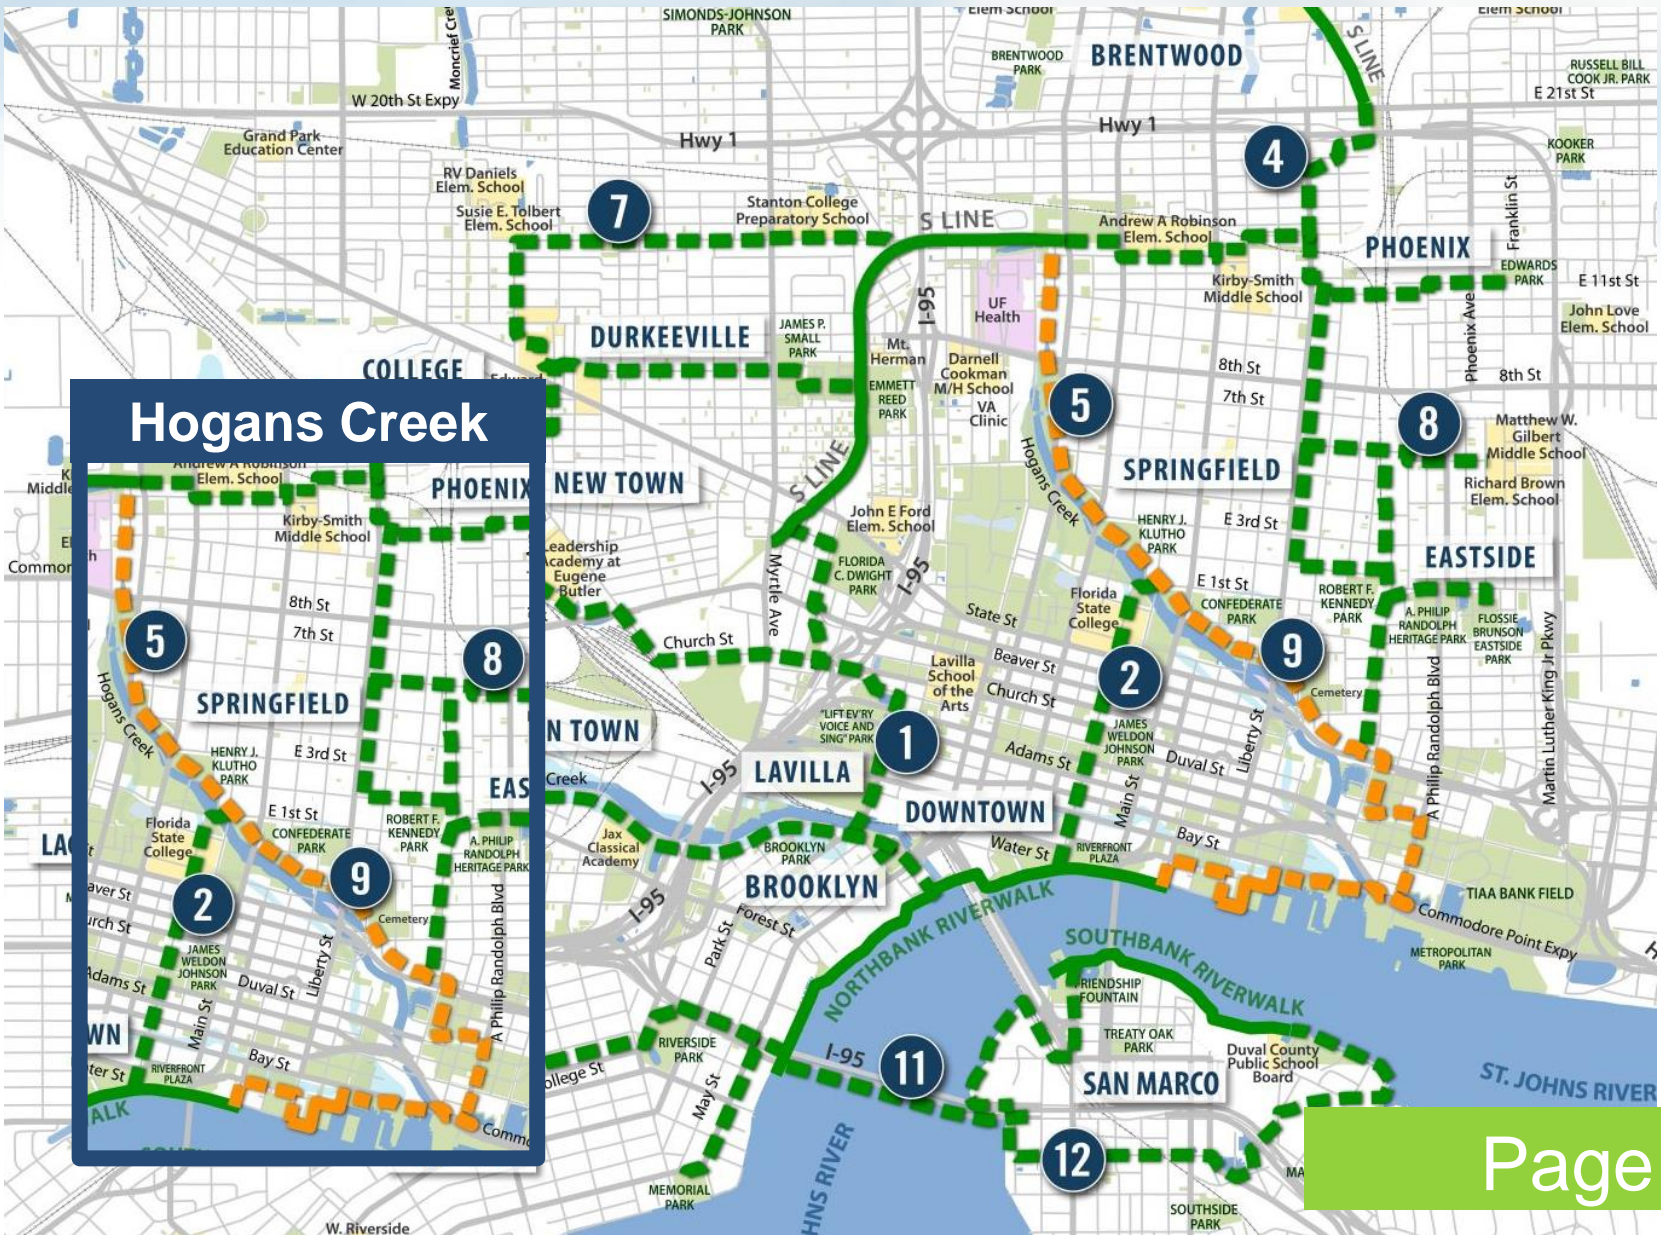

RIVERFRONT PLAZA CONCEPT

HOGAN STREET – RAISED CYCLE TRACK

HOGAN STREET - WATER TO BAY

Page 5

HOGAN STREET – FORSYTH TO ADAMS

HOGAN STREET AT ASHLEY STREET

FSCJ LAURA STREET

Hogans Creek

5 Springfield

8 Eastside

2 Downtown

9 Eastside

HOGANS CREEK – KLUTHO PARK

Page 10

HOGANS CREEK – KLUTHO PARK

Page 11

— EXISTING TRAIL
 - - - - - PLANNED TRAIL

LaVilla Link

This inset map provides a detailed view of the LaVilla Link trail. It shows the trail route (dashed green line) connecting the LaVilla neighborhood to the Downtown and Brooklyn areas. Key landmarks and streets shown include Florida State College, the University of Florida Health center, and various local streets like Myrtle Ave and Church St.

LaVILLA LINK - STATE STREET TO S-LINE

Page 13

LaVILLA LINK - FLORIDA C. DWIGHT PARK

Page 14

LaVILLA LINK - CHURCH & JOHNSON

LaVILLA LINK - LEE STREET POND

LEE STREET - FORSYTH TO BAY

PARK STREET AT CONVENTION CENTER