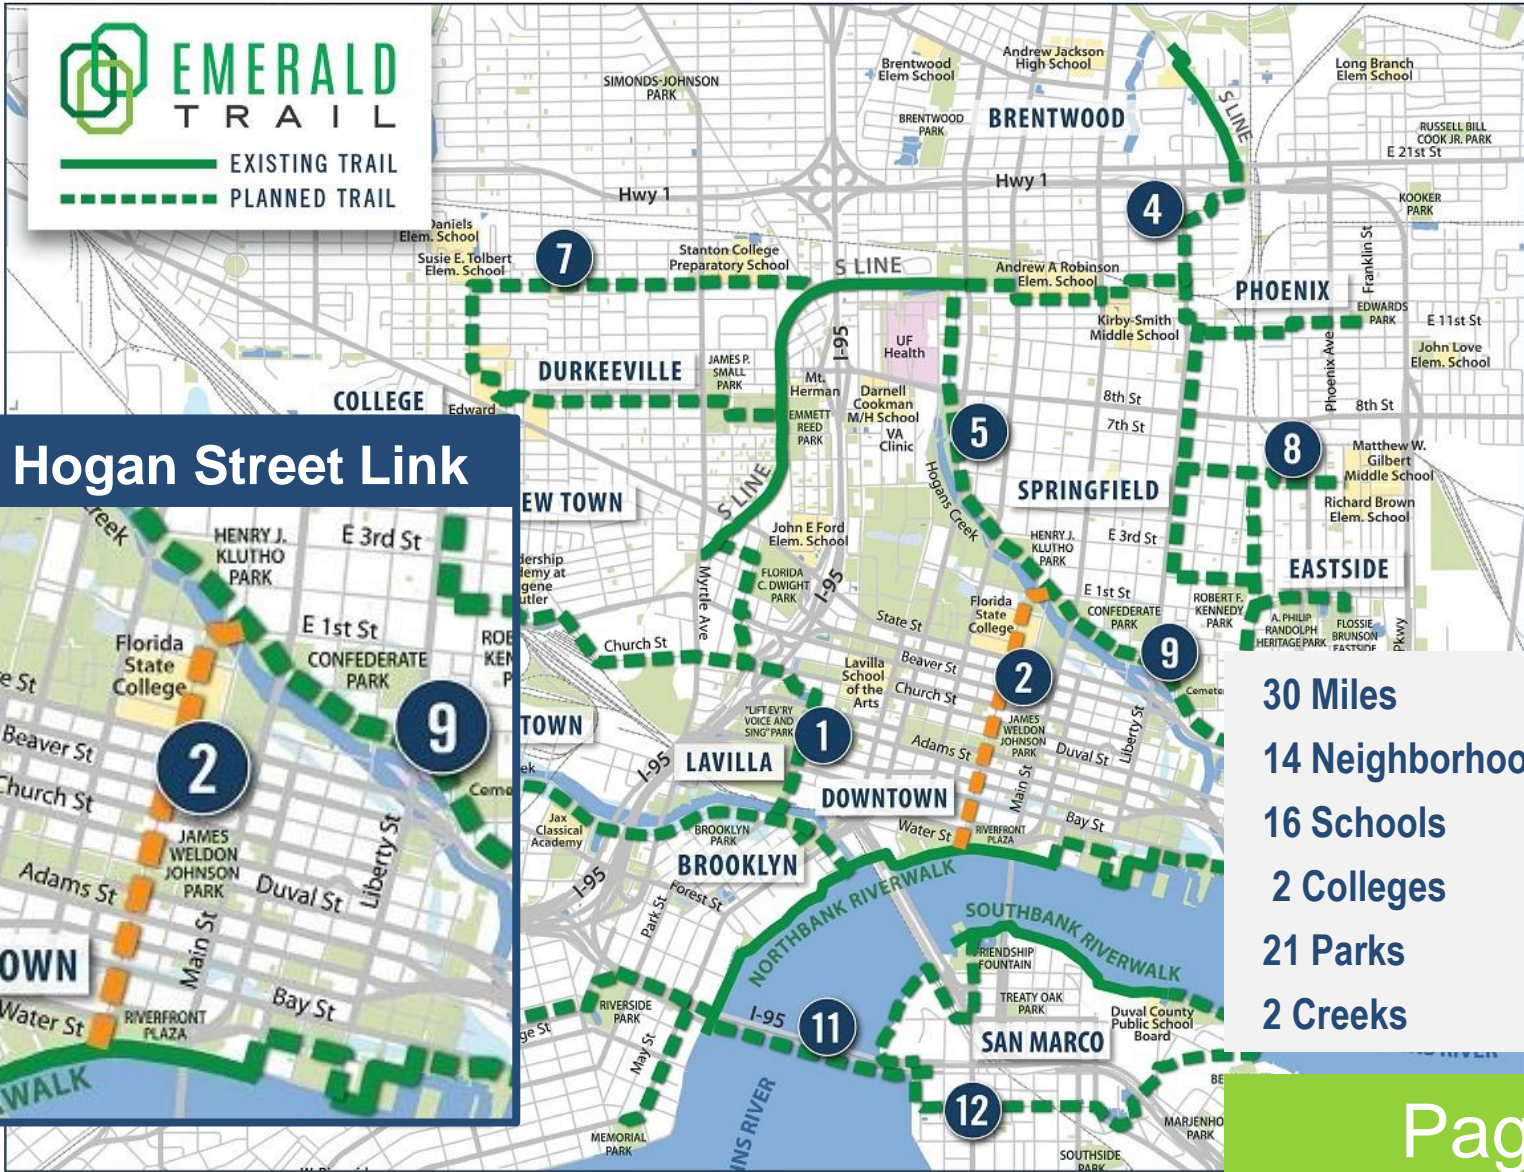

EMERALD TRAIL

RECREATION | TRANSPORTATION | REVITALIZATION | DESTINATION | CONSERVATION | BEAUTIFICATION

— EXISTING TRAIL
 - - - PLANNED TRAIL

Hogan Street Link

- 30 Miles
- 14 Neighborhoods
- 16 Schools
- 2 Colleges
- 21 Parks
- 2 Creeks

RIVERFRONT PLAZA CONCEPT

HOGAN STREET – RAISED CYCLE TRACK

HOGAN STREET - WATER TO BAY

Page 5

HOGAN STREET – FORSYTH TO ADAMS

HOGAN STREET AT ASHLEY STREET

FSCJ LAURA STREET

Hogans Creek

— EXISTING TRAIL
 - - - - - PLANNED TRAIL

LaVilla Link

This inset map provides a detailed view of the LaVilla Link trail. It shows the trail route (dashed green line) connecting the LaVilla neighborhood to the Downtown and Brooklyn areas. Key landmarks and streets shown include Florida State College, the University of Florida Health center, and various local streets like Myrtle Ave and Church St.

LaVILLA LINK - STATE STREET TO S-LINE

Page 13

LaVILLA LINK - FLORIDA C. DWIGHT PARK

Page 14

LaVILLA LINK - CHURCH & JOHNSON

LaVILLA LINK - LEE STREET POND

LEE STREET - FORSYTH TO BAY

PARK STREET AT CONVENTION CENTER