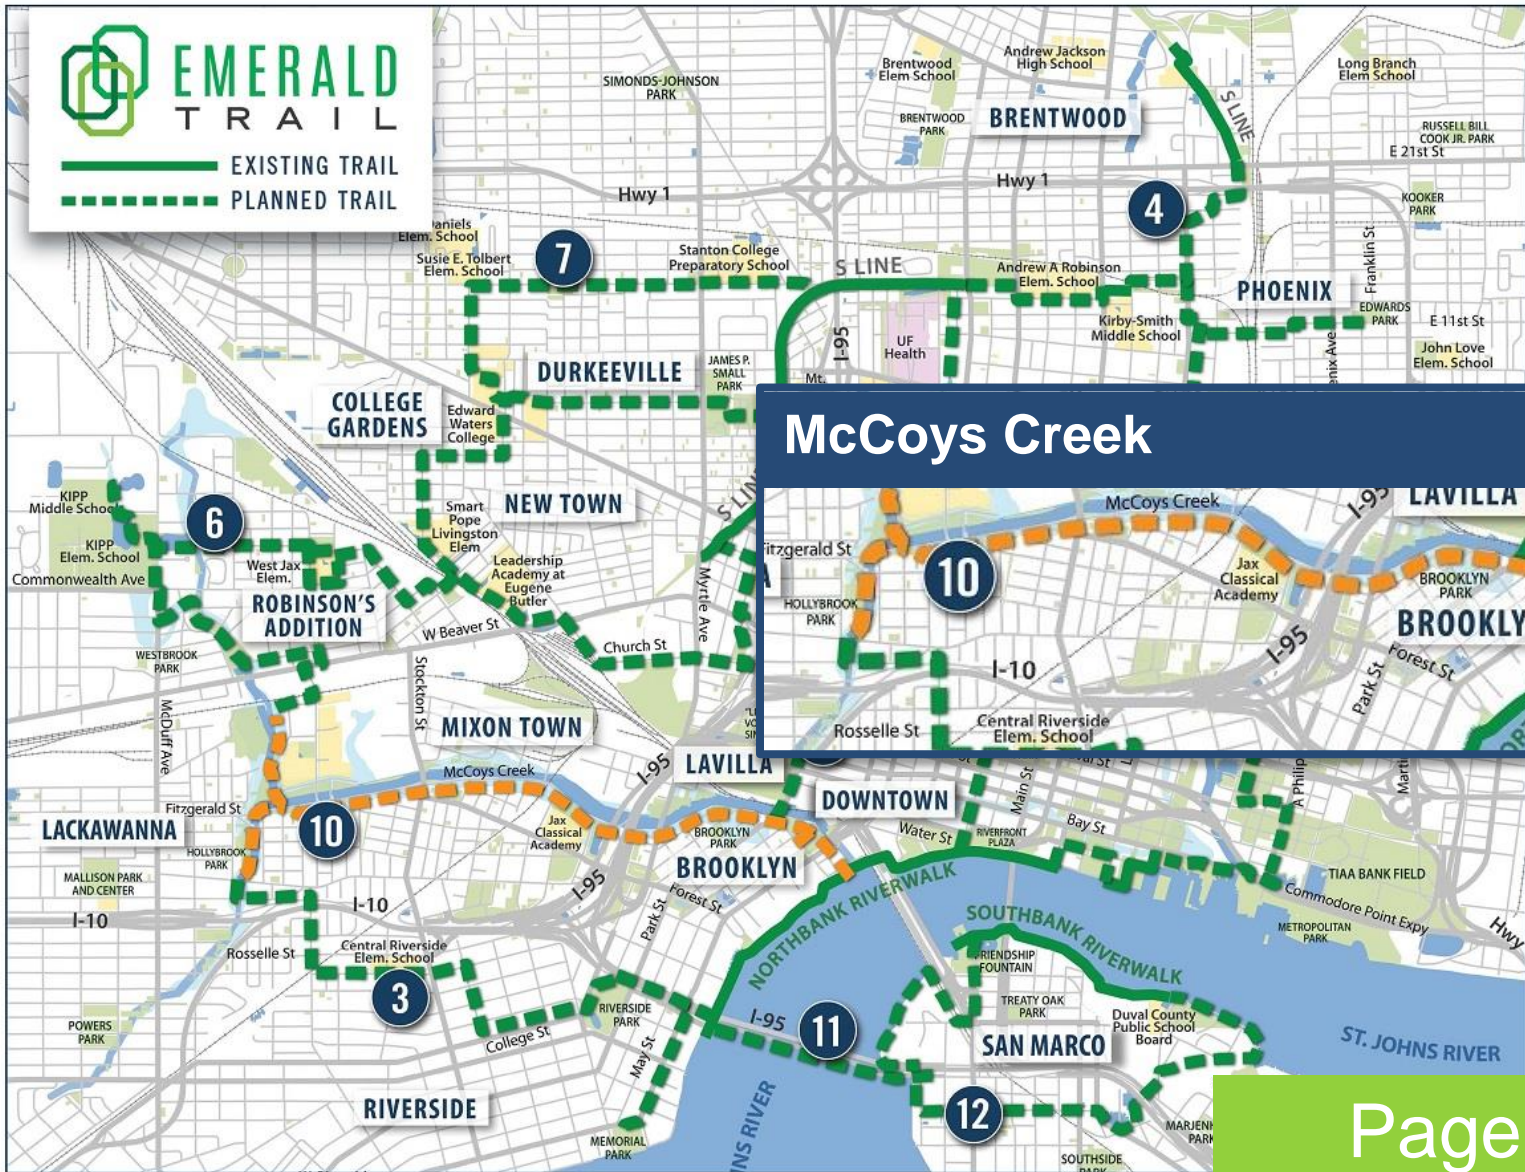

RIVERFRONT PLAZA CONCEPT

HOGAN STREET – RAISED CYCLE TRACK

HOGAN STREET - WATER TO BAY

Page 5

HOGAN STREET – FORSYTH TO ADAMS

HOGAN STREET AT ASHLEY STREET

FSCJ LAURA STREET

Hogans Creek

— EXISTING TRAIL
 - - - - - PLANNED TRAIL

LaVilla Link

This inset map provides a detailed view of the LaVilla Link trail. It shows the trail route (dashed green line) connecting the LaVilla neighborhood to the Downtown and Brooklyn areas. Key landmarks and streets shown include Florida State College, the University of Florida Health center, and various local streets like Myrtle Ave and Church St.

LaVILLA LINK - STATE STREET TO S-LINE

Page 13

LaVILLA LINK - FLORIDA C. DWIGHT PARK

Page 14

LaVILLA LINK - CHURCH & JOHNSON

LaVILLA LINK - LEE STREET POND

LEE STREET - FORSYTH TO BAY

PARK STREET AT CONVENTION CENTER

Page 18

PARK STREET BRIDGE

Page 19

PARK STREET BRIDGE

Page 20

PARK STREET AT STONEWALL

Page 21

— EXISTING TRAIL
 - - - - - PLANNED TRAIL